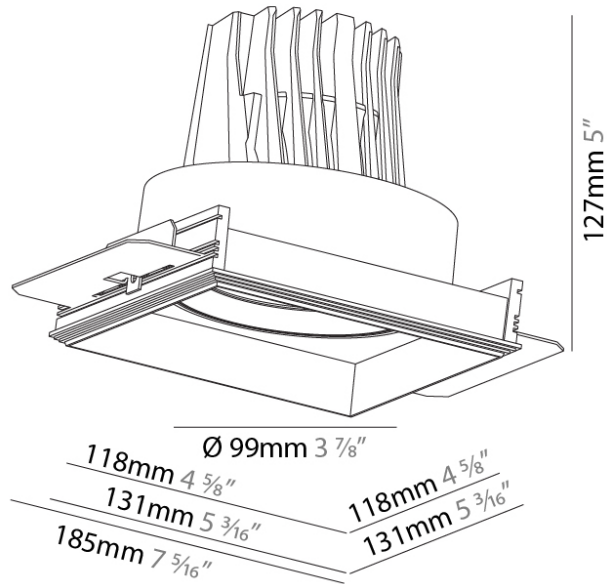

RATINGS AND CERTIFICATIONS

Available for international specifications by adding 'INT' at the end of the existing Model #. For assistance on 'custom' specifications, contact zteam@zaneen.com. In a constant effort to supply the best product, we reserve the right to change specifications or materials without notice. The most recent specification sheets are found at zaneen.com
IP rating: IP44