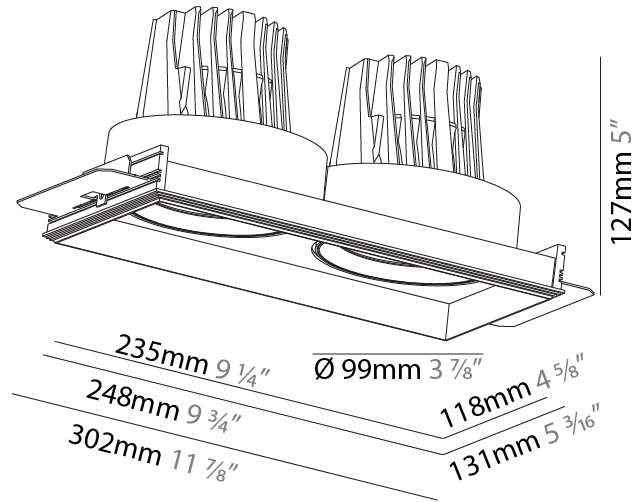

RATINGS AND CERTIFICATIONS

Zaneen Group Inc. © 2024, T 1800-388-3382, F 416-247-9319, www.zaneen.com
Certified By: Certified for North American Standards
Available for international specifications by adding "INT" at the end of the existing Model #. For assistance on 'custom' specifications, contact zteam@zaneen.com.
IP Rating: IP44
If a conflict occurs to supply the best product, we reserve the right to change specifications or materials without notice. The most recent specification sheets are found at zaneen.com