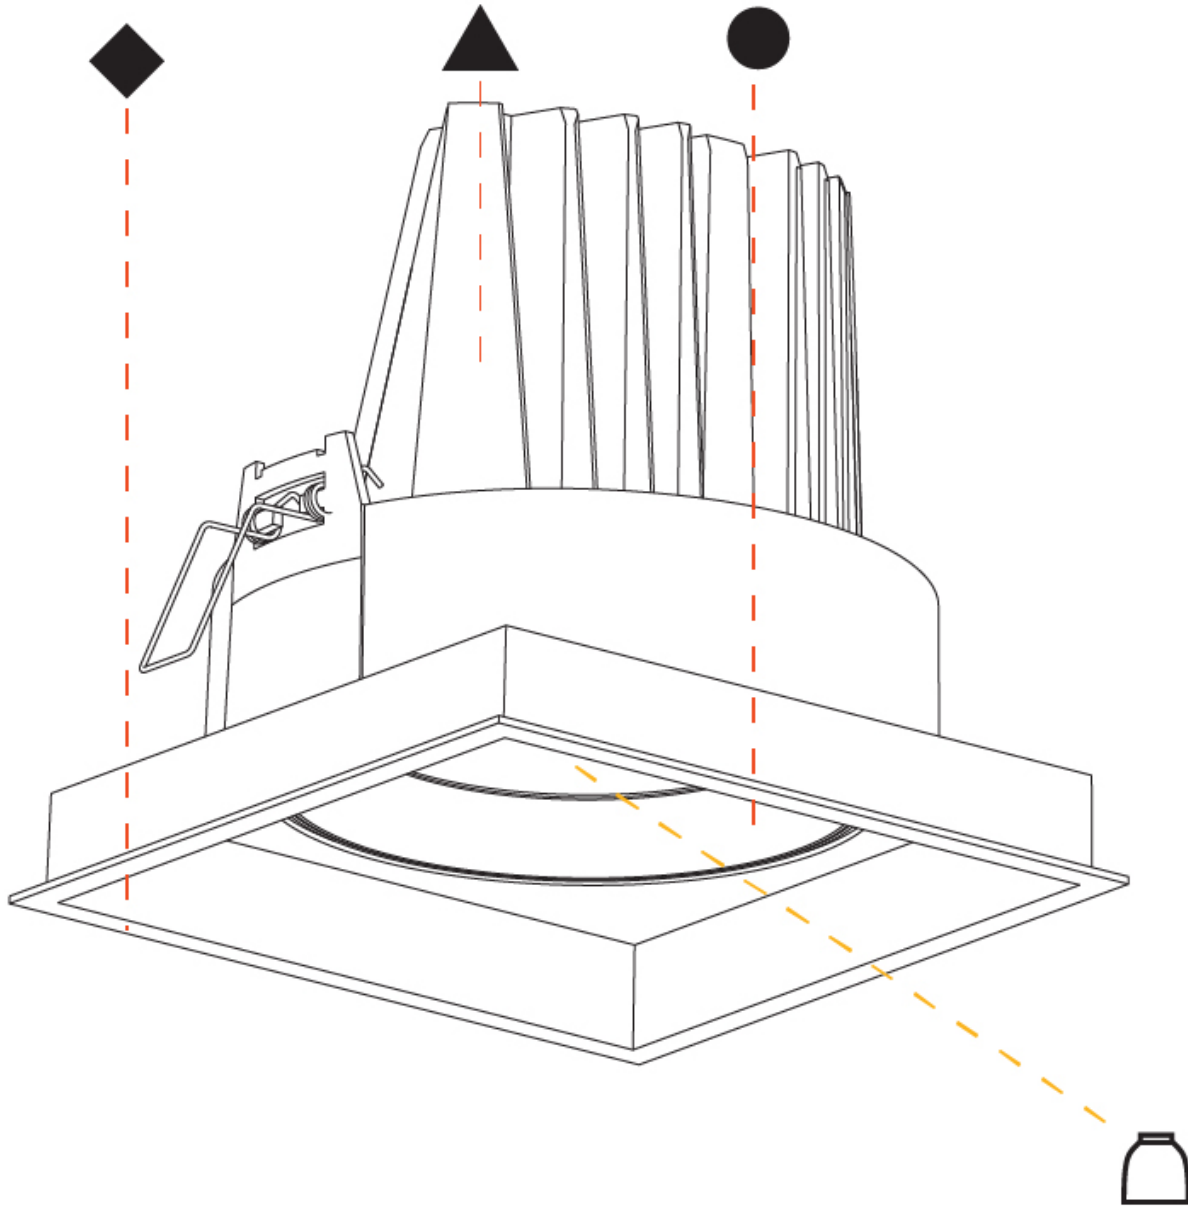

MECHANIQ SQUARE COMFORT SINGLE RECESSED

A35088-

PROJECT	_____
TYPE	_____
SPECIFIER	_____
QUANTITY	_____
DATE	_____