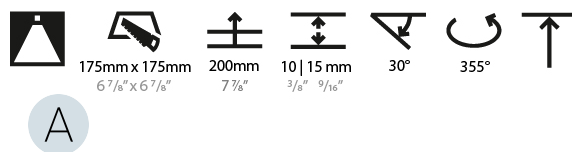

GENERAL

Series: Mechaniq Square Comfort
Subseries: Mechaniq Square Comfort Single
Brand: Prolicht
Division: Architectural
Mounting Type: Recessed
Mounting Location: Ceiling
Subcategory: Downlight

PHYSICAL

Diameter (mm): 144
Diameter (in): 5 11/16
Length (mm): 186
Length (in): 7 5/16
Height (mm): 180
Height (in): 7 1/16
Min. Recessing Depth (mm): 260
Min. Recessing Depth (in): 10 1/4
Light Distribution: Downlight
Weight (kg): 1.88
Weight (lbs): 4.14
Fixture Finish: SSR / BKV / CWI / CRY / HAB / UFT / ITA / RUA / FTG / MYG / LOD / PUS / FRO / FUP / KIA / POP / BLS / SPG / MEY / GOH / GUM / CHC / COM / ABZ / JAG / OBR / MOS / ROR
Fixture Material: Aluminum Die Cast
Cut-out Measurements: 175.00mm / 175.00mm

ELECTRICAL

Lamp Type: LED (Zhaga Standard)
Input Wattage (W): 46.2
Total Output Wattage (W): 42
Dimming: Tri-Mode (Non-Dimming and Phase Dimming (120Vac only) and 0-10V Dimming)
Driver Included: Yes
Driver Location: External
Driver Type: Constant Current - Universal
Driver Class: Class 2
Input Voltage (V): 120 - 277
Constant Current (MA): 1050

LED

Number of LEDs: 1
Color Temperature (°K): 2700 / 3000 / 3500 / 4000
Max. Delivered Lumen (lm): 3694.3(12°)/3431.9(24°)/3401.6(40°)
Nominal Lumen (lm): 4240
CRI: >90 CRI
Lamp Life (hrs): 50000

OPTICAL

Reflector°: 12 / 24 / 40 / 58
Adjustability: Rotational 355°; Tilt 30°

RATINGS AND CERTIFICATIONS

Certified By: Certified for North American Standards
IP rating: IP44