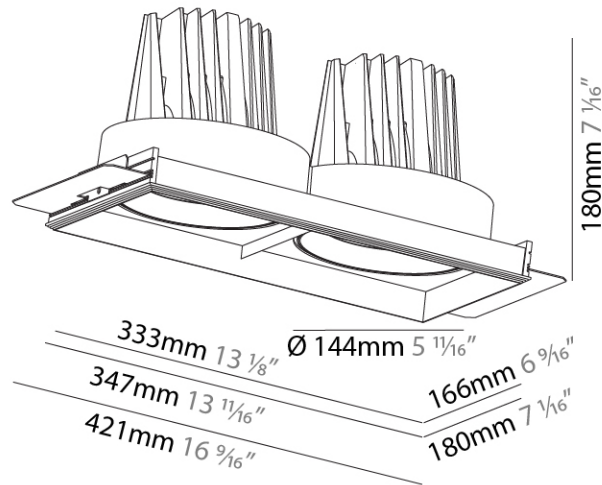

ELECTRICAL

Lamp Type: LED (Zhaga Standard)
Input Wattage (W): 46.3
Total Output Wattage (W): 42
Dimming: Tri-Mode (Non-Dimming and Phase Dimming (120Vac only) and 0-10V Dimming)
Driver Included: Yes
Driver Location: Recessed Housing
Driver Type: Constant Current - Universal
Driver Class: Class 2
Housing: See components
Input Voltage (V): 120 - 277
Constant Current (MA): 700

LED

Number of LEDs: 2
Color Temperature (°K): 2700 / 3000 / 3500 / 4000
Max. Delivered Lumen (lm): 2870 / 2980 / 3136 / 3200
Nominal Lumen (lm): 3330lm
CRI: >90 CRI
Lamp Life (hrs): 50000
Upon Request: Special Color Temperature RGB-W Tunable White Special LED

OPTICAL

Reflector²: 8
Adjustability: Rotational 355°; Tilt 30°
Upon Request: Special Beam Angles

RATINGS AND CERTIFICATIONS

Available for international specifications by adding "INT" at the end of the existing Model #. For assistance on 'custom' specifications, contact zteam@zaneen.com. In a constant effort to supply the best product, we reserve the right to change specifications or materials without notice. The most recent specification sheets are found at zaneen.com

IP rating: IP44