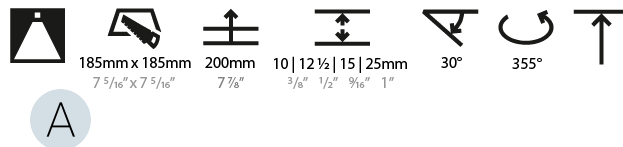

ELECTRICAL

Lamp Type: LED (Zhaga Standard)
Input Wattage (W): 23.1
Total Output Wattage (W): 21.2
Dimming: Tri-Mode (Non-Dimming and Phase Dimming (120Vac only) and 0-10V Dimming)
Driver Included: No
Driver Location: Recessed Housing
Driver Type: Constant Current - Universal
Driver Class: Class 2
Housing: See components
Input Voltage (V): 120 - 277
Constant Current (MA): 700

LED

Number of LEDs: 1
Color Temperature (°K): 2700 / 3000 / 3500 / 4000
Max. Delivered Lumen (lm): 1440 / 1490 / 1568 / 1600
CRI: >90 CRI
Lamp Life (hrs): 50000
Upon Request: Special Color Temperature RGB-W Tunable White Special LED

OPTICAL

Reflector: 8
Adjustability: Rotational 355°; Tilt 30°
Upon Request: Special Beam Angles

RATINGS AND CERTIFICATIONS

Zaneen Group Inc. © 2024, T 1800-388-3382, F 416-247-9319, www.zaneen.com
Certified By: Certified for North American Standards
Available for 'custom' specifications by adding 'W' at the end of the existing Model #. For assistance on 'custom' specifications, contact zteam@zaneen.com.
In order to supply the best product, we reserve the right to change specifications or materials without notice. The most recent specification sheets are found at zaneen.com