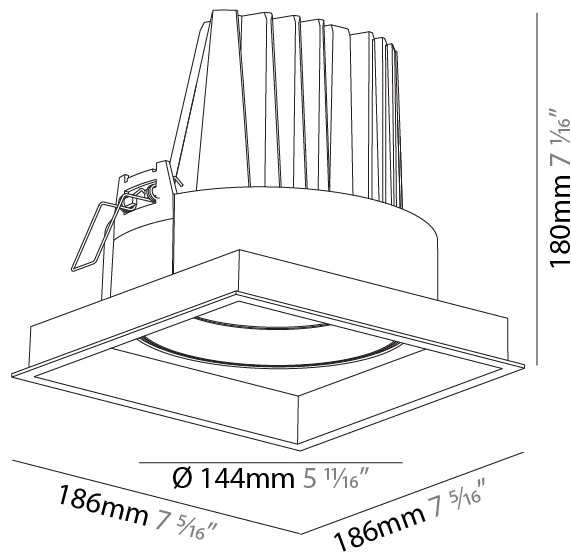

GENERAL

Series: Mechaniq Square Comfort
Subseries: Mechaniq Square Comfort Single
Brand: Prolicht
Division: Architectural
Mounting Type: Recessed
Mounting Location: Ceiling
Subcategory: Downlight

PHYSICAL

Diameter (mm): 144
Diameter (in): 5 11/16
Length (mm): 186
Length (in): 7 5/16
Height (mm): 180
Height (in): 7 1/16
Min. Recessing Depth (mm): 260
Min. Recessing Depth (in): 10 1/4
Light Distribution: Downlight
Weight (kg): 1.88
Weight (lbs): 4.14
Fixture Finish: SSR / BKV / CWI / CRY / HAB / UFT / ITA / RUA / FTG / MYG / LOD / PUS / FRO / FUP / KIA / POP / BLS / SPG / MEY / GOH / GUM / CHC / COM / ABZ / JAG / OBR / MOS / ROR
Fixture Material: Aluminum Die Cast
Cut-out Measurements: 175.00mm / 175.00mm

ELECTRICAL

Lamp Type: LED (Zhaga Standard)
Input Wattage (W): 46.2
Total Output Wattage (W): 42
Dimming: Tri-Mode (Non-Dimming and Phase Dimming (120Vac only) and 0-10V Dimming)
Driver Included: Yes
Driver Location: External
Driver Type: Constant Current - Universal
Driver Class: Class 2
Input Voltage (V): 120 - 277
Constant Current (MA): 1050

LED

Number of LEDs: 1
Color Temperature (°K): 2700 / 3000 / 3500 / 4000
Max. Delivered Lumen (lm): 3694.3(12°)/3431.9(24°)/3401.6(40°)
Nominal Lumen (lm): 4240
CRI: >90 CRI
Lamp Life (hrs): 50000

OPTICAL

Reflector°: 12 / 24 / 40 / 58
Adjustability: Rotational 355°; Tilt 30°

RATINGS AND CERTIFICATIONS

Certified By: Certified for North American Standards
IP rating: IP44